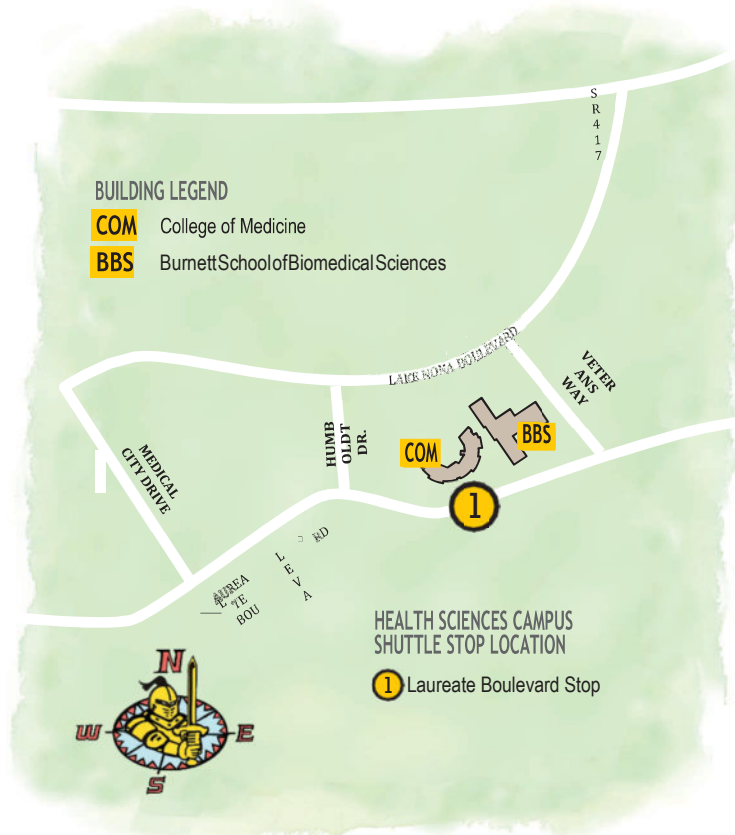

SHUTTLE SCHEDULE HEALTH SCIENCES CAMPUS AT LAKE NONA

Location	Time	Location	Time
Depart UCF Main Campus @ Physical Sciences	7:20 A.M.	Depart Health Sciences Campus @ Laureate Blvd.	3:05 P.M.
Stop Biomolecular Research Annex	7:30 A.M.	Arrive Biomolecular Research Annex	3:50 P.M.
Depart Biomolecular Research Annex	7:45 A.M.	Arrive UCF Main Campus @ Physical Sciences	4:00 P.M.
Arrive Health Sciences Campus @ Laureate Blvd.	8:30 A.M.	Depart Biomolecular Research Annex	4:15 P.M.
Depart Health Sciences Campus @ Laureate Blvd.	8:35 A.M.	Arrive Health Sciences Campus @ Laureate Blvd.	5:00 P.M.
Arrive UCF Main Campus @ Physical Sciences	9:20 A.M.	Depart Health Sciences Campus @ Laureate Blvd.	5:30 P.M.
Depart UCF Main Campus @ Physical Sciences	9:30 A.M.	Arrive Biomolecular Research Annex	6:15 P.M.
Depart Biomolecular Research Annex	9:35 A.M.	Depart Biomolecular Research Annex	6:20 P.M.
Arrive Health Sciences Campus @ Laureate Blvd.	10:15 A.M.	Arrive UCF Main Campus @ Physical Sciences	6:30 P.M.
Depart Health Sciences Campus @ Laureate Blvd.	10:20 A.M.	Depart UCF Main Campus @ Physical Sciences	6:45 P.M.
Arrive UCF Main Campus @ Physical Sciences	11:15 A.M.	Arrive Health Sciences Campus @ Laureate Blvd.	7:20 P.M.
Arrive Health Sciences Campus @ Laureate Blvd.	12:15 P.M.	Depart Health Sciences Campus @ Laureate Blvd.	8:00 P.M.
Depart Health Sciences Campus @ Laureate Blvd.	12:30 P.M.	Arrive Biomolecular Research Annex	8:45 P.M.
Arrive Biomolecular Research Annex	1:15 P.M.	Arrive UCF Main Campus @ Physical Sciences	8:50 P.M.
Depart Biomolecular Research Annex	1:20 P.M.	Depart UCF Main Campus @ Physical Sciences	9:00 P.M.
Arrive UCF Main Campus @ Physical Sciences	1:30 P.M.	Arrive Health Sciences Campus @ Laureate Blvd.	9:45 P.M.
Depart UCF Main Campus @ Physical Sciences	1:40 P.M.	Depart Health Sciences Campus @ Laureate Blvd.	10:00 P.M.
Arrive Health Sciences Campus @ Laureate Blvd.	2:25 P.M.	Arrive Biomolecular Research Annex	10:45 P.M.
		Arrive UCF Main Campus @ Physical Sciences	10:50 P.M.

- The Health Sciences Campus at Lake Nona shuttle departs from and arrives at the UCF Main Campus at the Physical Sciences building near stop 9
- UCF campus 9 shuttle runs from the Biomolecular Research Annex to the UCF Main Campus until 10 p.m.

SHUTTLE SCHEDULE ROSEN COLLEGE

SPRING AND FALL		SUMMER	
Depart Rosen	Depart UCF Main Campus	Depart Rosen	Depart UCF Main Campus
6:45 A.M.	8:00 A.M.	8:00 A.M.	7:00 A.M.
8:45 A.M.	9:45 A.M.	10:00 A.M.	9:00 A.M.
10:30 A.M.	11:15 A.M.	12:00 P.M.	11:00 A.M.
12:00 P.M.	12:45 P.M.	2:00 P.M.	1:00 P.M.
1:30 P.M.	2:15 P.M.	4:00 P.M.	3:00 P.M.
3:00 P.M.	3:45 P.M.	*6:00 P.M.	5:00 P.M.
4:30 P.M.	5:15 P.M.		7:00 P.M.
6:15 P.M.	7:15 P.M.		
9:00 P.M. (M-Th)	9:15 P.M.		

- The Rosen College shuttle departs from and arrives at the UCF Main Campus at the Student Union near stop 1 on Aquarius Agora Drive.
- For more information, contact Rosen College at 407-903-8000.

Ride the grocery shuttle.