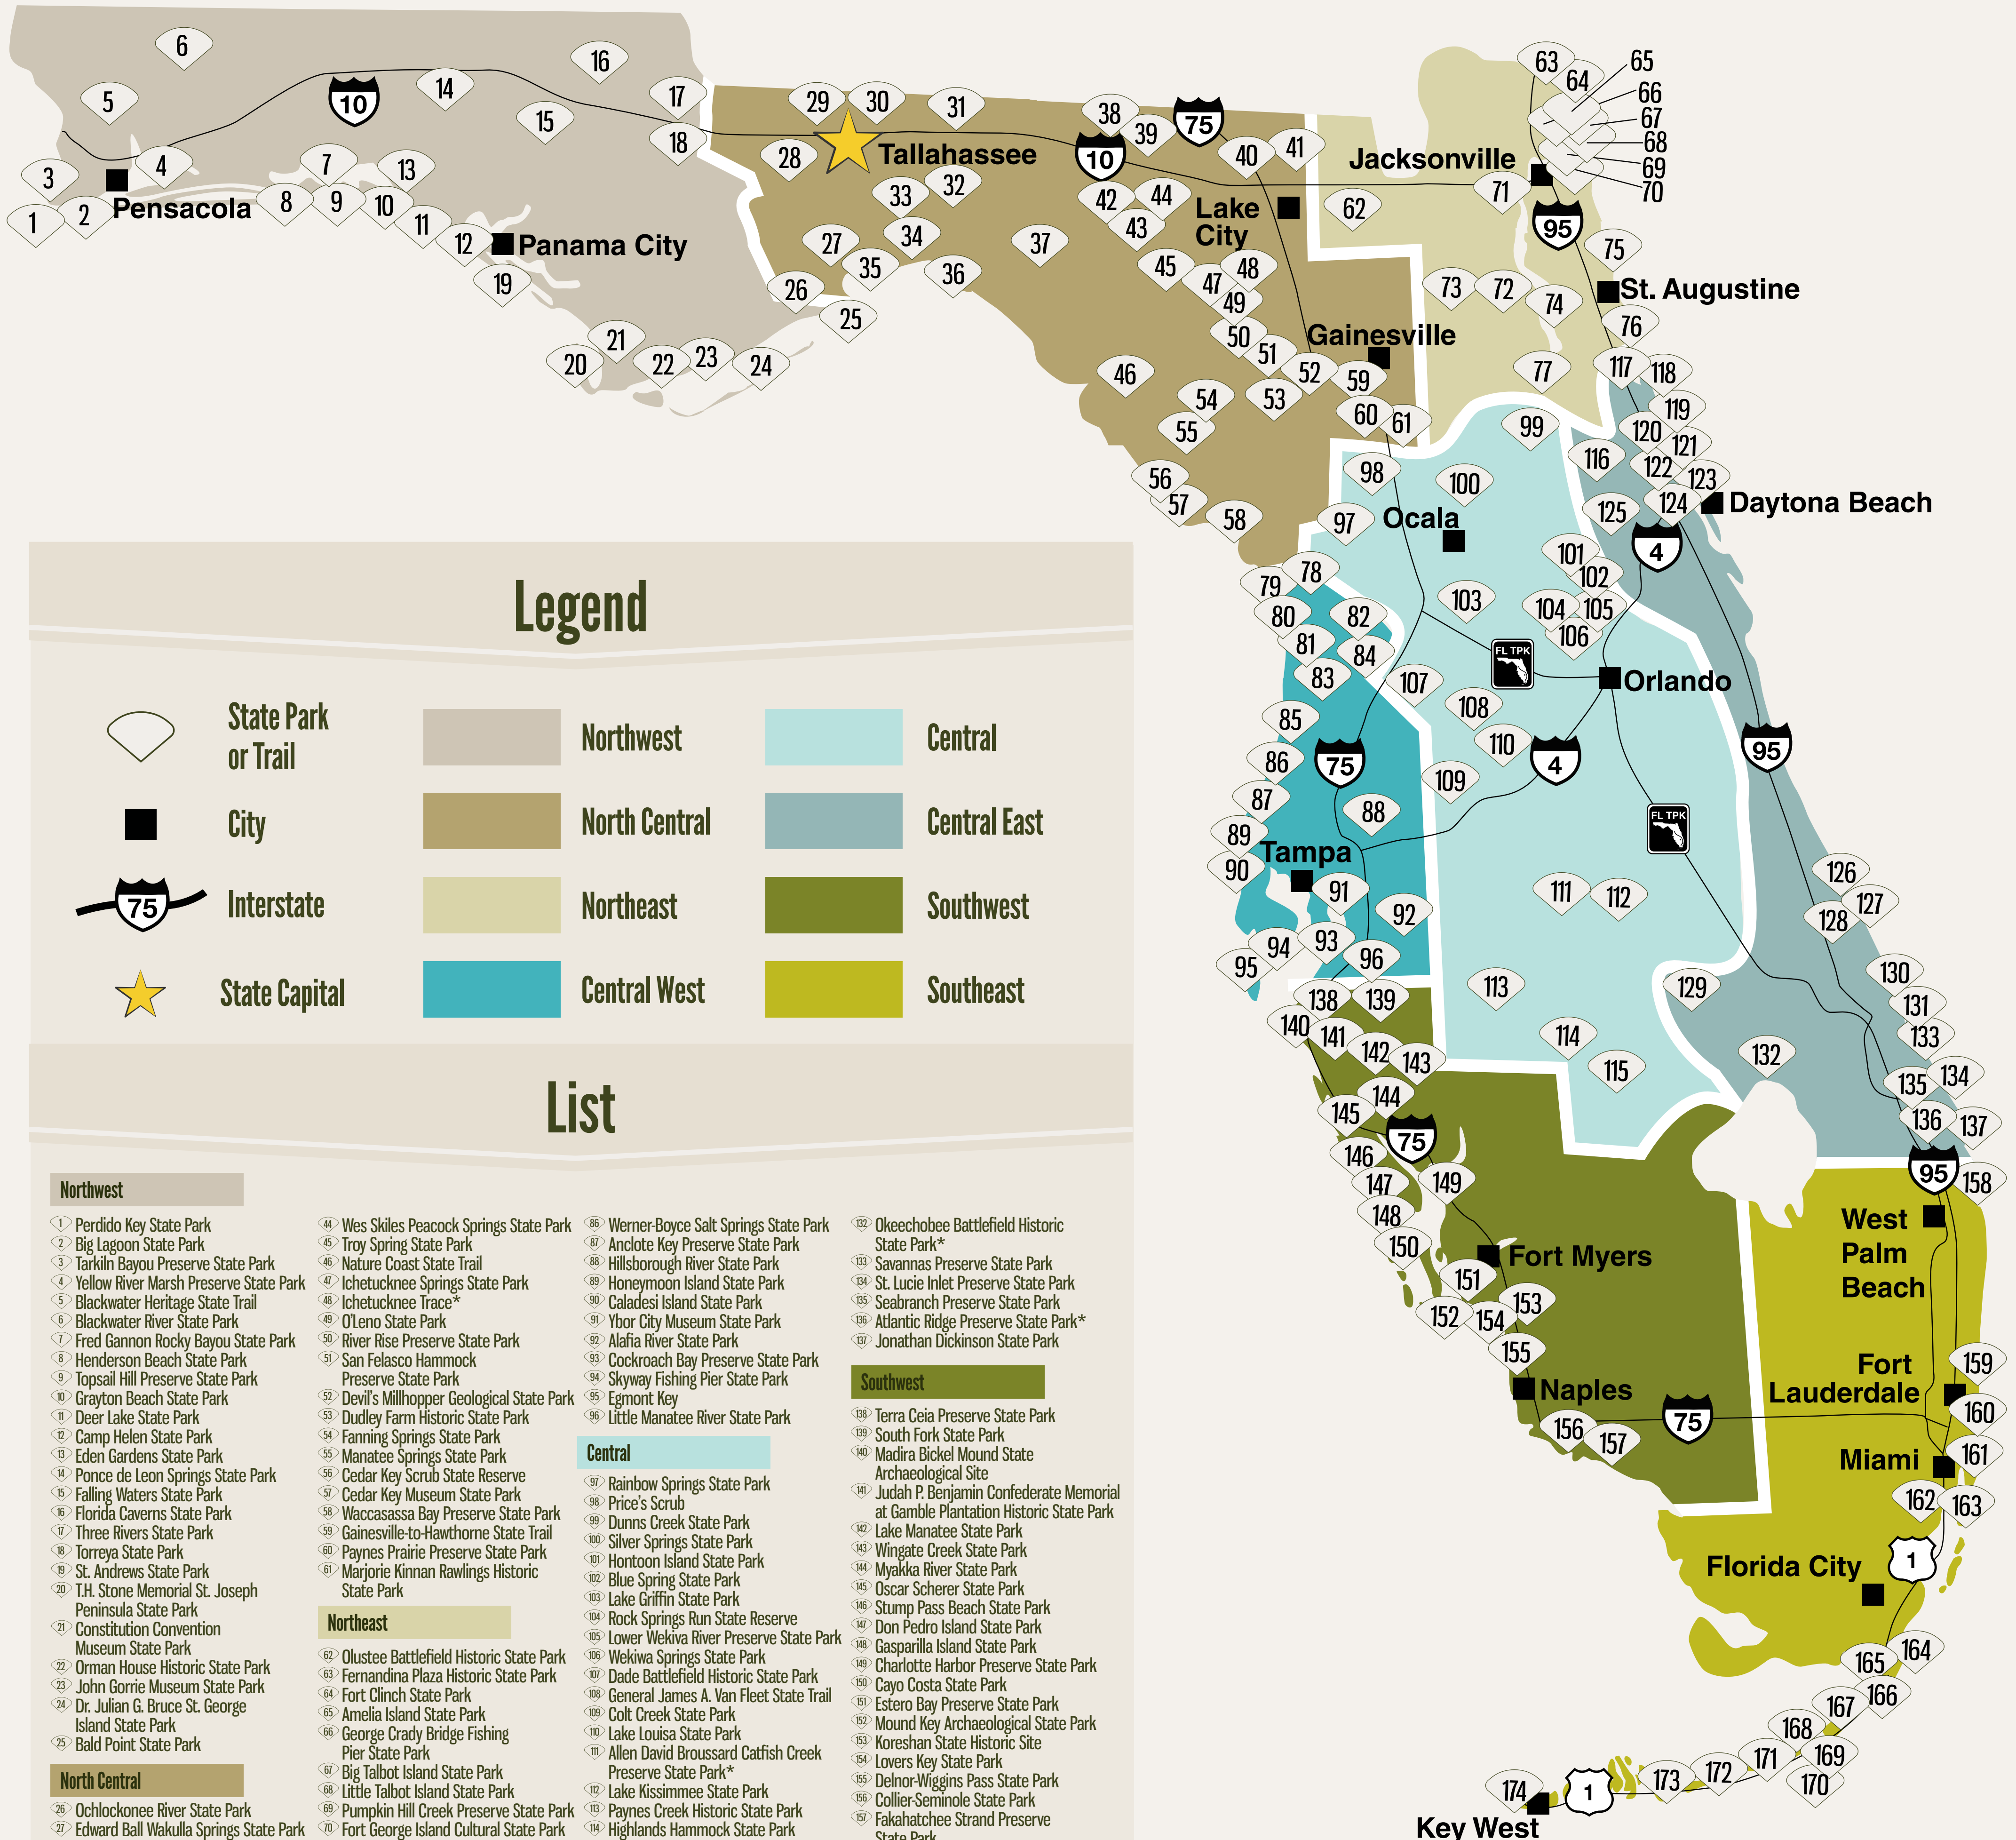

Florida State Parks

FLORIDA State Parks
...the Real Florida

Legend

	State Park or Trail		Northwest		Central
	City		North Central		Central East
	Interstate		Northeast		Southwest
	State Capital		Central West		Southeast

List

Northwest

- 1 Perdido Key State Park
- 2 Big Lagoon State Park
- 3 Tarkiln Bayou Preserve State Park
- 4 Yellow River Marsh Preserve State Park
- 5 Blackwater Heritage State Trail
- 6 Blackwater River State Park
- 7 Fred Gannon Rocky Bayou State Park
- 8 Henderson Beach State Park
- 9 Topsail Hill Preserve State Park
- 10 Grayton Beach State Park
- 11 Deer Lake State Park
- 12 Camp Helen State Park
- 13 Eden Gardens State Park
- 14 Ponce de Leon Springs State Park
- 15 Falling Waters State Park
- 16 Florida Caverns State Park
- 17 Three Rivers State Park
- 18 Torreya State Park
- 19 St. Andrews State Park
- 20 T.H. Stone Memorial St. Joseph Peninsula State Park
- 21 Constitution Convention Museum State Park
- 22 Orman House Historic State Park
- 23 John Gorrie Museum State Park
- 24 Dr. Julian G. Bruce St. George Island State Park
- 25 Bald Point State Park

North Central

- 26 Ochlockonee River State Park
- 27 Edward Ball Wakulla Springs State Park
- 28 Lake Talquin State Park
- 29 Lake Jackson Mounds Archaeological State Park
- 30 Alfred B. Macley Gardens State Park
- 31 Letchworth-Love Mounds Archaeological State Park
- 32 St. Marks River Preserve State Park
- 33 Tallahassee-St. Marks Historic Railroad State Trail
- 34 Natural Bridge Battlefield Historic State Park
- 35 San Marcos de Apalache Historic State Park
- 36 Econfina River State Park
- 37 Forest Capital Museum State Park
- 38 Madison Blue Spring State Park
- 39 Suwannee River State Park
- 40 Stephen Foster Folk Culture Center State Park
- 41 Big Shoals State Park
- 42 Lafayette Blue Springs State Park
- 43 Suwannee River Wilderness State Trail