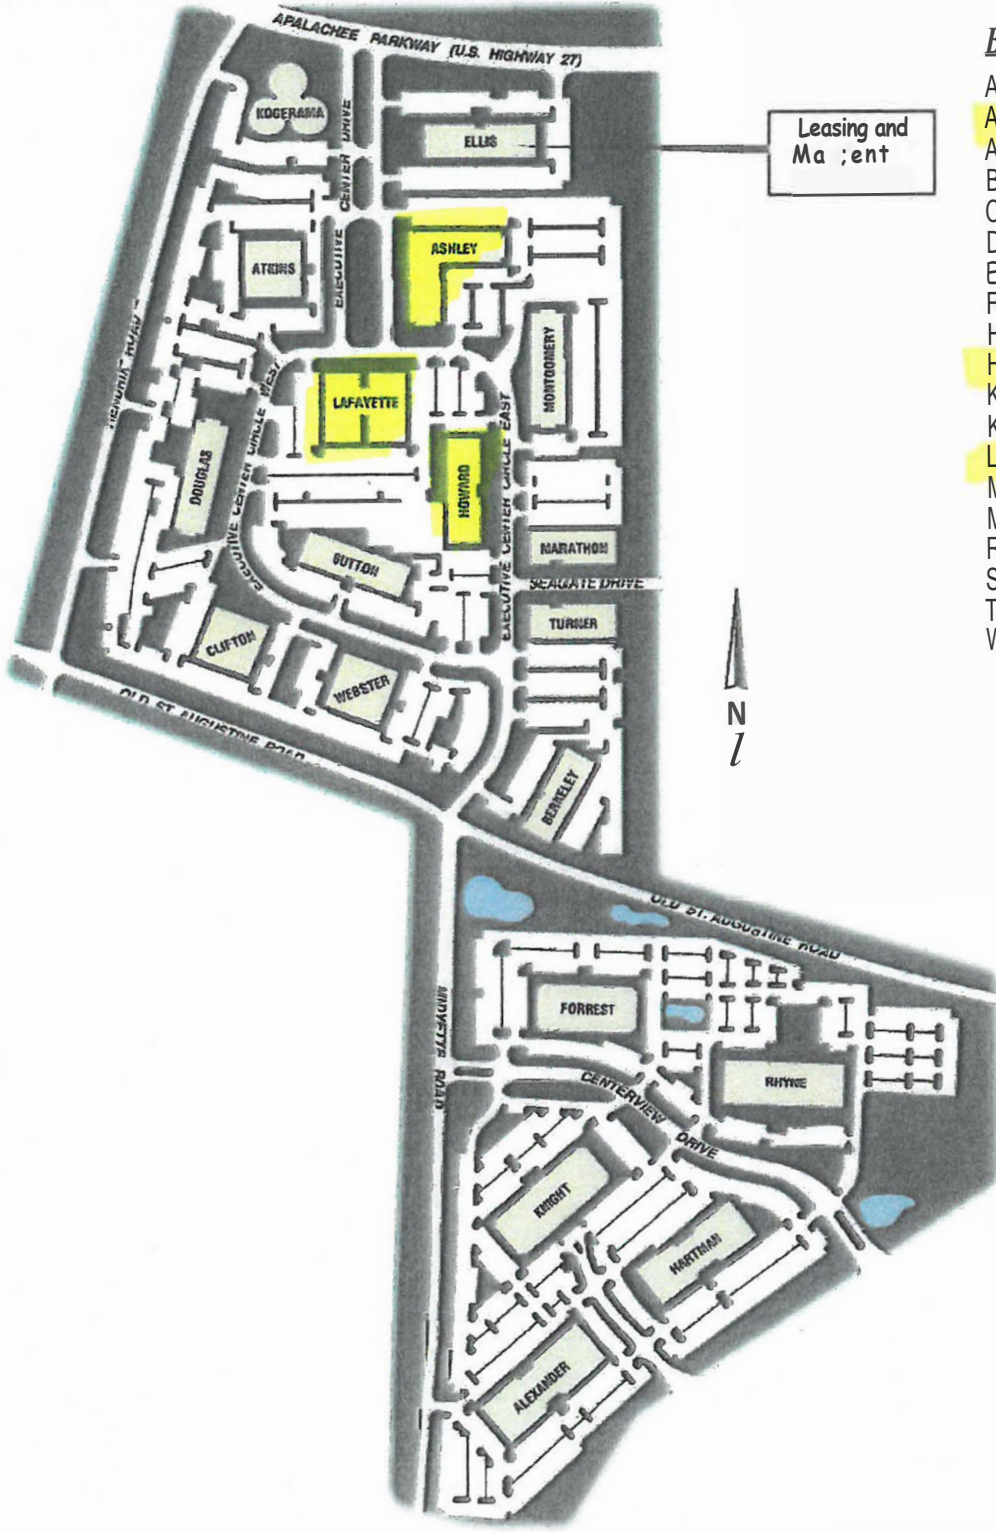

The Center in Tallahassee

<u>Building Name</u>	<u>Address</u>
Alexander	2020 Capital Circle, SE
Ashley	1321 Executive Center Drive
Atkins	1320 Executive Center Drive
Berkeley	2590 Executive Center Circle East
Clifton	2661 Executive Center Circle West
Douglas	2540 Executive Center Circle West
Ellis	1311 Executive Center Drive
Forrest	2728 Centerview Drive
Hartman	2012 Capital Circle, S.E.
Howard	2571 Executive Center Circle East
Knight	2737 Centerview Drive
Kogerama	1300 Executive Center Drive
Lafayette	2551 Executive Center Circle West
Marathon	2574 Seagate Drive
Montgomery	2562 Executive Center Circle East
Rhine	2740 Centerview Drive
Sutton	2670 Executive Center Circle West
Turner	2586 Seagate Drive
Webster	2671 Executive Center Circle West